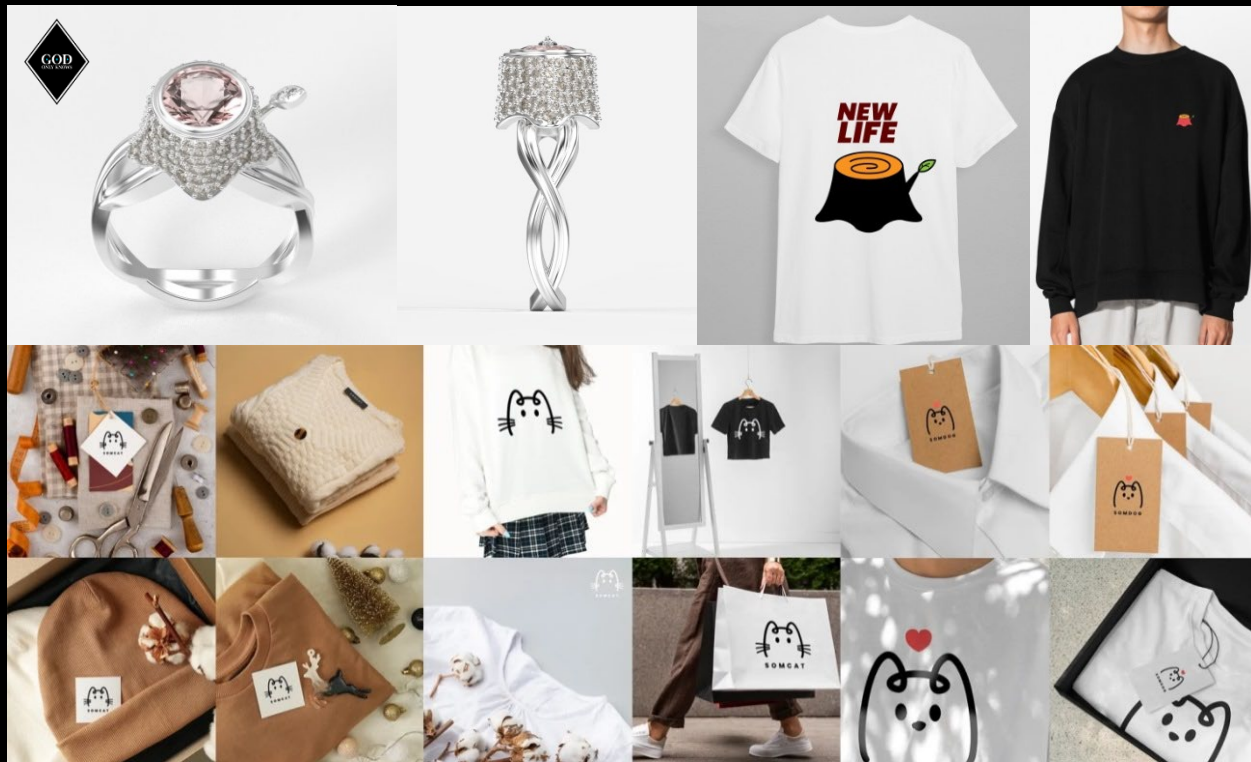

Major Bussiness

4. PB사업 | Personal Brands

트리플윈은 독자적인
쥬얼리, 패션PB를
개발 및 판매합니다.

이를 통해 트리플윈
서비스에 대한
고객체험을
보다 다채롭게 합니다.